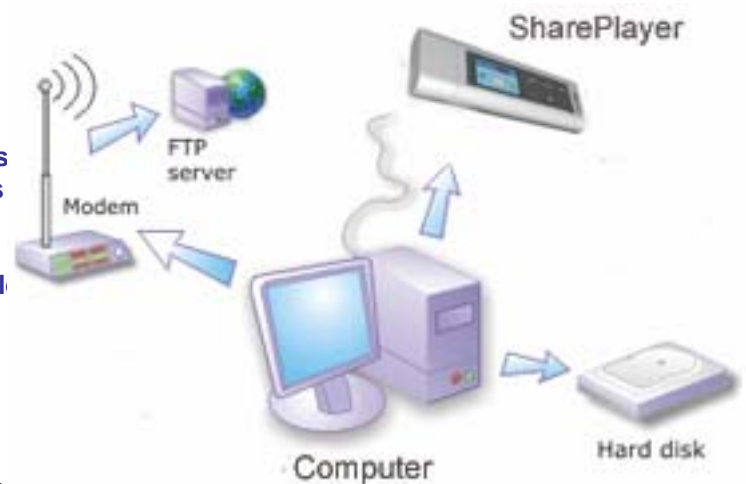

SharePlayer Is Interactive When A User Is On Their Computer

SHAREPLAYER and Computer interact
SHAREPLAYER multi-tasks many functions
SHAREPLAYER resides in tray until you need it
SHAREPLAYER provides alarms, clock functions
SHAREPLAYER auto backup of email & contacts
SHAREPLAYER auto backup of any data
SHAREPLAYER database of instant messages
SHAREPLAYER automatic working from schedule

SharePlayer Interactive is a handy tray tool that lets you easily backup your documents and folders from your computer to your SharePlayer. Safely protects you from accidental deletes, overwrites, and viruses. Backup copies are stored in Zip files and can be created both manually and automatically using the schedule.

Includes a number of templates to backup Windows registry, Windows shell settings, E-mail messages and address book, database of your favorite messenger: ICQ, MSN, Yahoo!, AIM.

SharePlayer Interactive is designed to be suitable for both beginners and advanced users. Advanced features include powerful stacking, file masks, adjustable backup store, different backup strategies, password protection and more. Easy to use. Small and fast - takes just a little of system resources. Advanced Backup supports new Windows XP visual styles!

SharePlayer Interactive includes a single-click solution to automatically analyze and recognize the most valuable data in your computer. With SharePlayer Interactive backup is automatic and you don't have to worry about losing your important data.